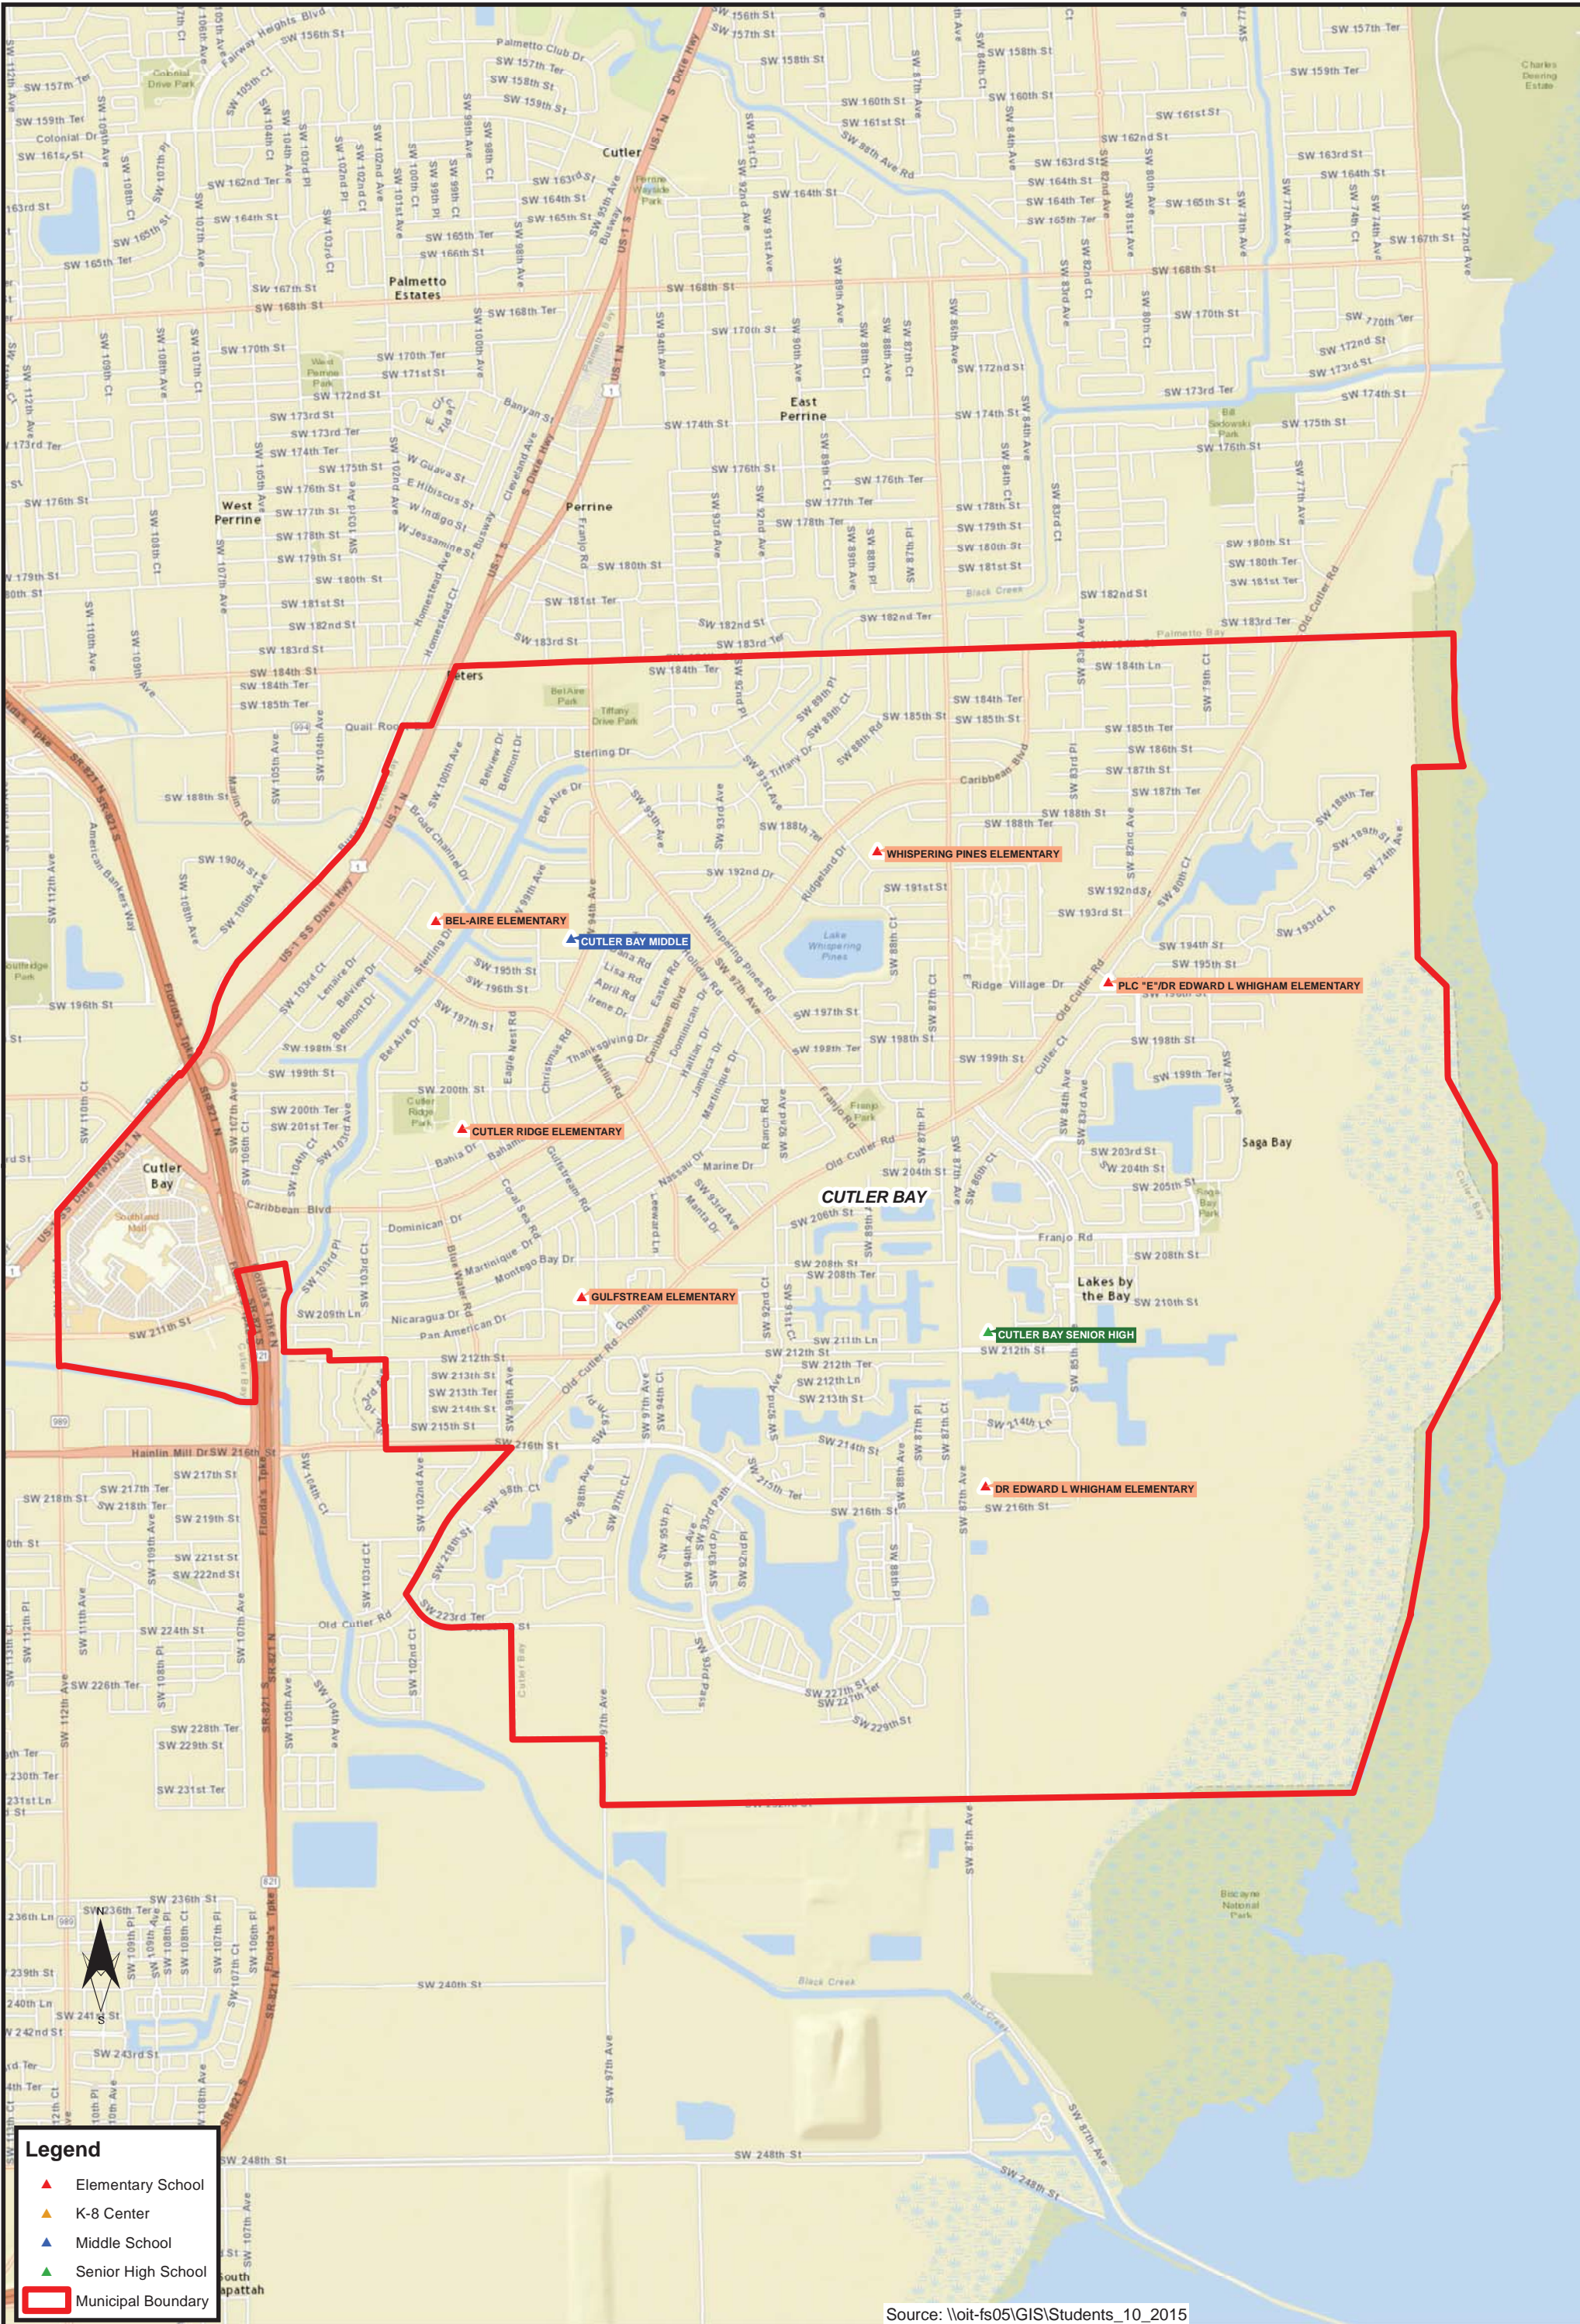

# Miami-Dade County Public Schools

Town of Cutler Bay

Department of  
Planning,  
Design and  
Sustainability

**Legend**

- ▲ Elementary School
- ▲ K-8 Center
- ▲ Middle School
- ▲ Senior High School
- Municipal Boundary