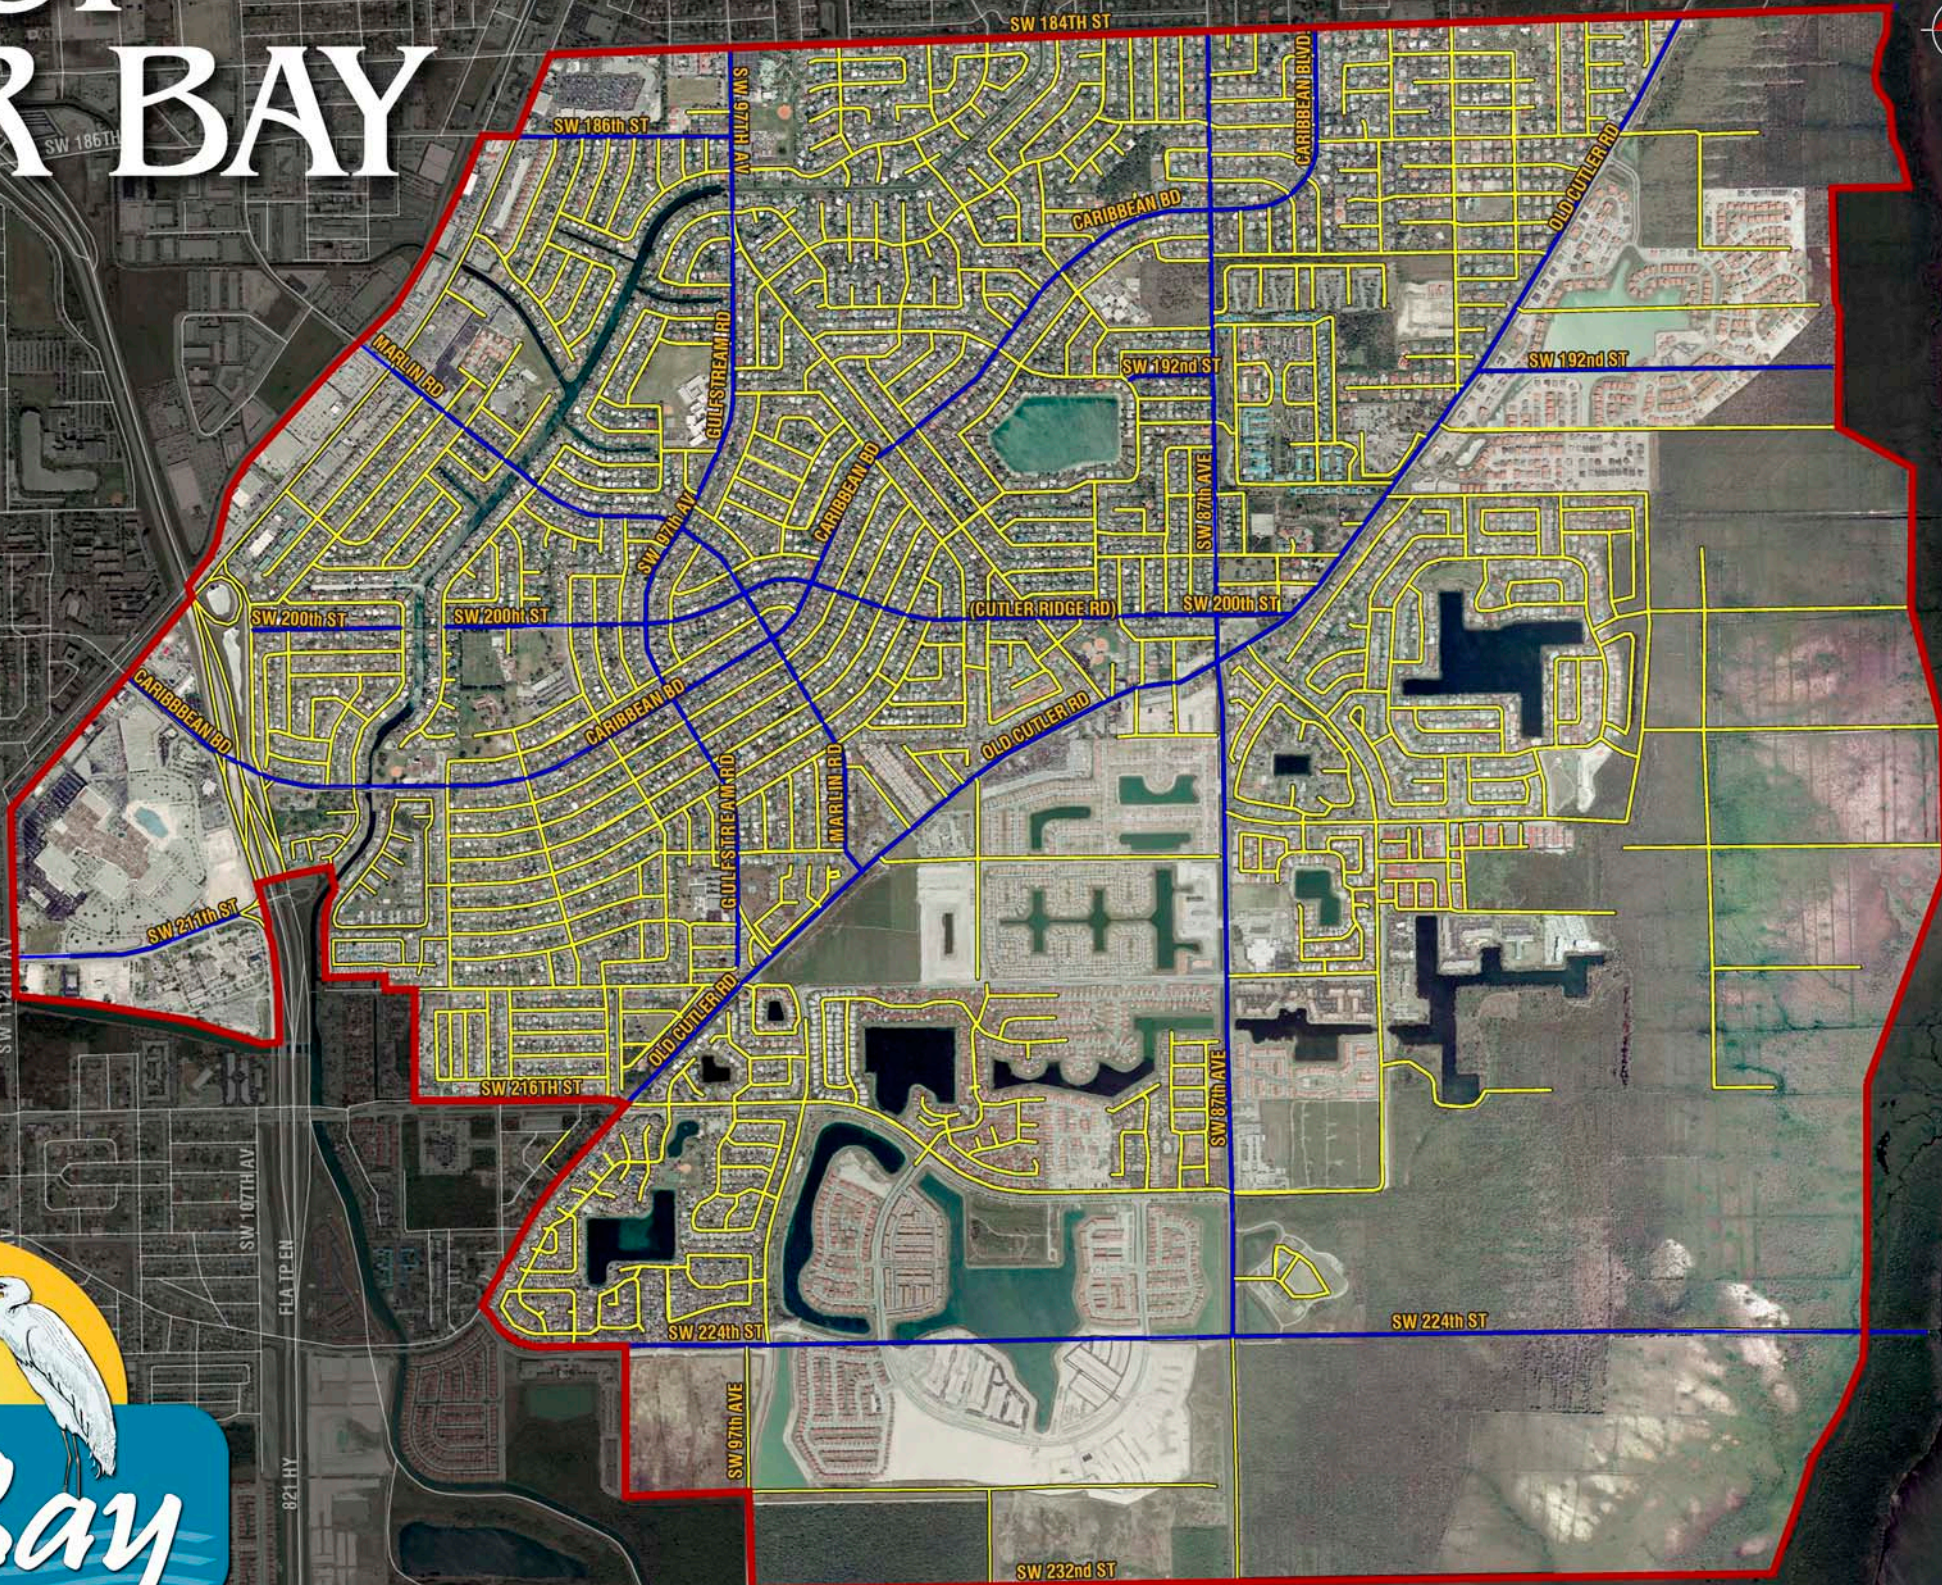

TOWN OF CUTLER BAY

36"

BISCAYNE BAY

54"